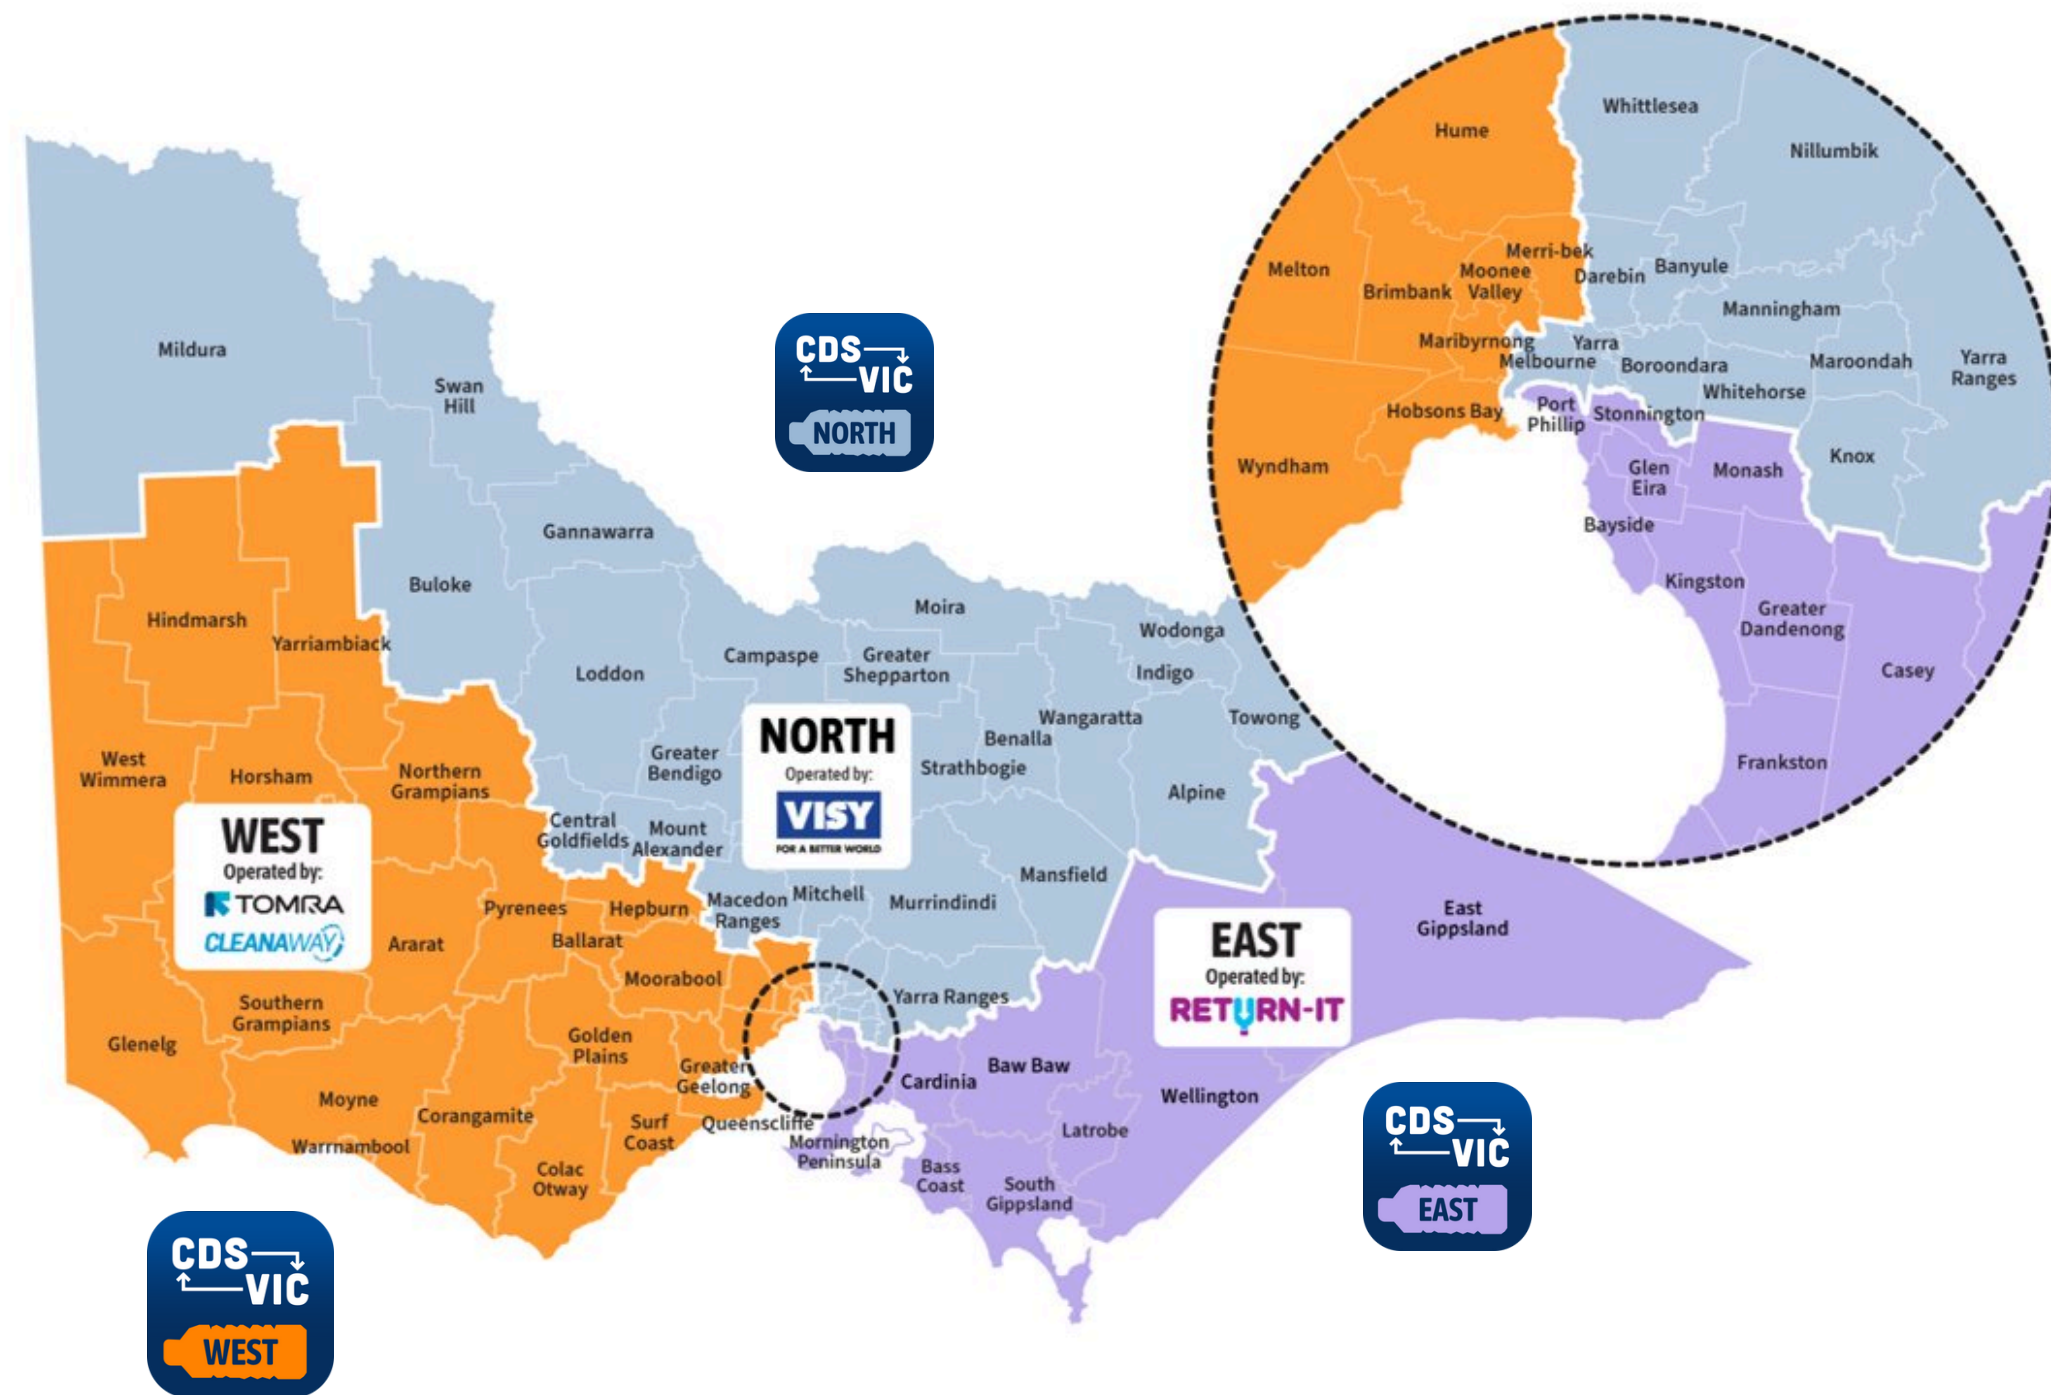

Three zones

CDS Vic functions on a **partnership model**.

There are **three Zone Operators** manage local refund points.

Zone Operators collect containers, provide refunds and ensure the proper recycling of containers.

Each zone has a dedicated app which also helps anyone participating with the scheme **set their refund preferences**.

This could be a direct transfer to your bank account, a voucher or the option to donate to a participating charity or a community organisation.